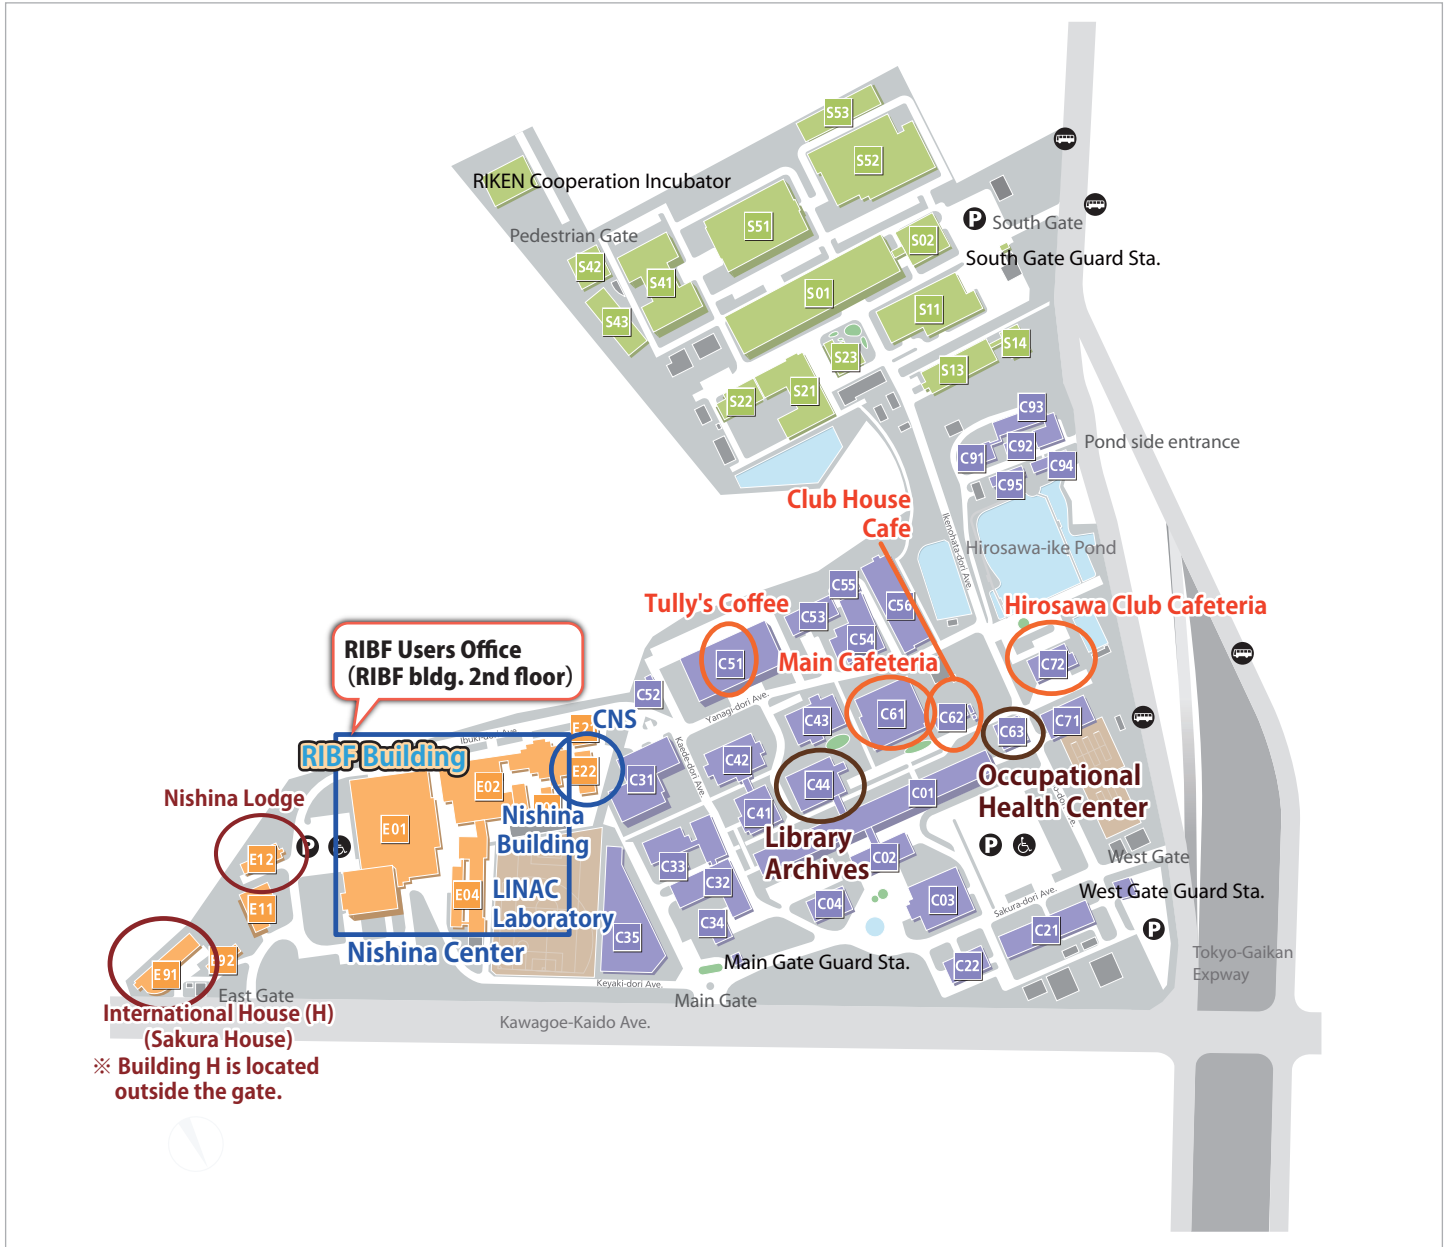

# RIKEN Wako Campus Information

※ Building H is located outside the gate.

Central Area	
C01 Main Research Bldg.	C52 Brain Science Prefab Bldg. II
C02 Energy Center	C53 Frontier Life Science Research Facilities
C03 Headquarters	C54 Brain Science West Bldg.
C04 RIKEN Gallery	C55 Brain Science West Research Bldg. Annex Research Facility
C21 Engineering Bldg.	C56 Brain Science Ikenohata Research Bldg.
C22 Office Annex	C61 Welfare and Conference Bldg.
C31 Brain Science East Bldg.	C62 Club House-Café
C32 Laser Science Laboratory / Okochi Hall	C63 Occupational Health Center
C33 Laser Science Laboratory Strage	C71 Technology Transfer Bldg.
C34 Brain Science Prefab Bldg. I	C72 Hirosawa Club
C35 Brain Science Neural Circuit Genetics Research Bldg.	C91 International House (G)
C41 Frontier Research Laboratory	C92 International House (A)
C42 Frontier Material Research Laboratory	C93 International House (E)
C43 Information Science Bldg.	C94 International House (C)
C44 Library / Archives	C95 RIKEN Kids Wako
C51 Brain Science Central Bldg.	

South Area	
S01 Bioscience Bldg./ Suzuki Umetaro Hall	S41 Cooperation Center
S02 Chemical Biology Bldg.	S42 Cooperation Center South Bldg.
S11 Instrumentation Center	S43 Cooperation Center East Bldg.
S13 Sustainable Resource Science Bldg.	S51 Chemistry and Materials Physics Bldg.
S14 Sustainable Resource Science Bldg. Annex	S52 Nanoscience Joint Laboratory
S21 RI Center	S53 Emergent Matter Research Facilities
S22 Neutron Applicatin Facilities	
S23 South Area Cogeneration Facility	

East Area	
E01 Nishina RIBF Bldg.	E21 Nishina Prefab Bldg. II
E02 Nishina Bldg. / Nishina Hall	E22 CNS The University of Tokyo
E03 Nishina Prefab Bldg. I	E91 International House (H)
E04 Nishina LINAC Laboratory	E92 International House (F)
E11 Nishina R&D Bldg.	
E12 Nishina Lodge	